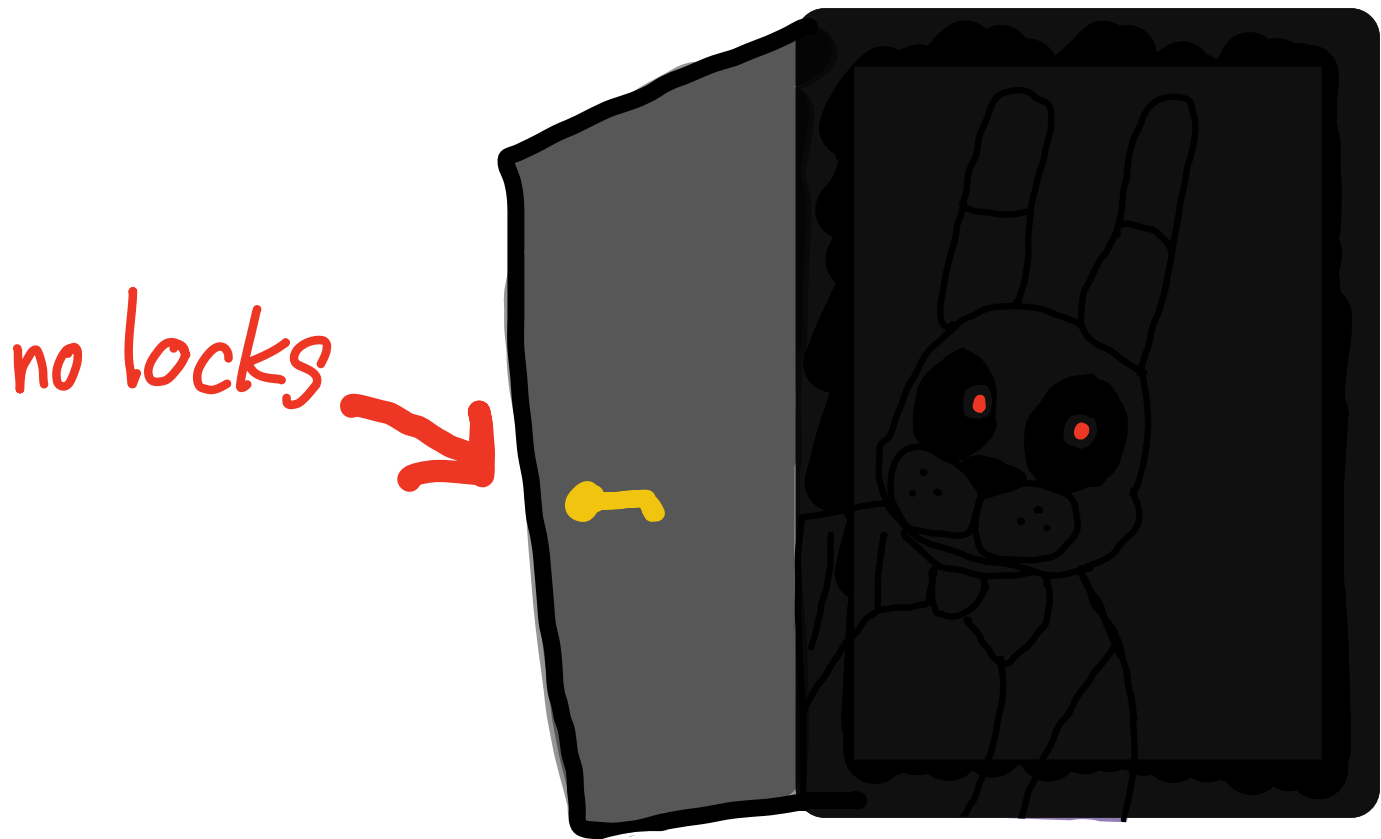

NEVER BE ALONE

By Shadrow

Portrayed by StickMan

Hope you guys like it!

*Open for best viewing
experience :D*

Your heart is pounding and it
can't be stopped
You tell yourself you're okay

It's too bad your doors can't
be locked

To keep the monsters away

You check behind the door
There's nothing there, no more
You should've stayed in bed

You've heard this noise
before

You dart across the floor

I hear youuu

Try not to lose your head...

and keep looking over
Your shoulder,

'cause you'll never be alone
again...

Prt 2 coming
soon!! :3